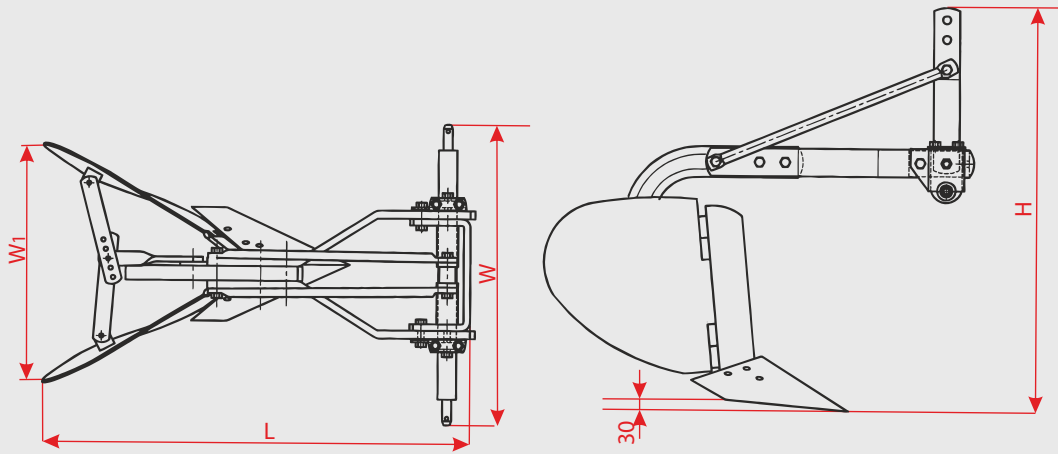

Single Mouldboard Ridger
CEYHAN

 **ARMADA**

CEYHAN, Single Mouldboard Ridger

Technical Specifications*	Unit	CEYHAN 12	CEYHAN 14	CEYHAN 18	CEYHAN 20
Total Width (W)	mm	810	810	810	810
Total Length (L)	mm	1300	1350	1400	1450
Total Height (H)	mm	1200	1200	1200	1200
Working Dept (max)	mm	350	350	350	350
Working Width (W1)	mm	880	900	920	1000
Required Power	hp	45-50	50-60	65-70	80-90
Weight	kg	175	175	180	230