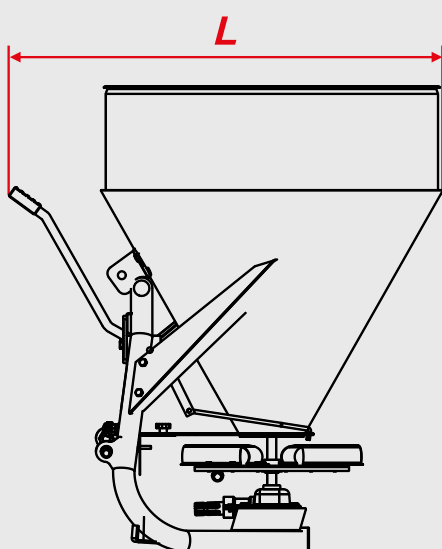

# **FERTILIZER SPREADERS BOLU MODEL**

**ROUND TYPE**  
BOLU-1 MODEL

**CORNERED TYPE**  
BOLU-1 MODEL  
BOLU-2 MODEL

## **BOLU 1, Fertilizer Spreader, Round Type, Mounted Type**

These machines are produced mounted types as single disc with 250-350 liters capacities. Mounted type machines are attached to tractors' universal three point linkage system and hydraulic lifting lever.

**Technical  
Details\***

**BOLU 1 - 250**

**BOLU 1 - 350**

Hopper capacity	l	250	350
Number of discs	pcs	1	1
Working width	m	14	14
Total width	W (mm)	900	960
Total length	L (mm)	1215	1215
Total height	H (mm)	1250	1305
Category		1	1
Required power	hp	35-40	40-44
Transmission type		1/1	1/1
Mixing system		Vertical	
PTO rotation	rpm	540	540
Total weight	kg	65	77

## **BOLU 1, Fertilizer Spreader, Cornered Type, Mounted Type**

Single disc Bolu Model fertilizer spreaders are mounted to tractor's universal three point linkage system. Capacity of single disc spreaders are between 500-600-800-1000 liters and the working width is 14m. Fertilizer spreading rate can be easily adjusted by means of the mechanical lever and shut off by means of mechanic or hydraulic ventsils.