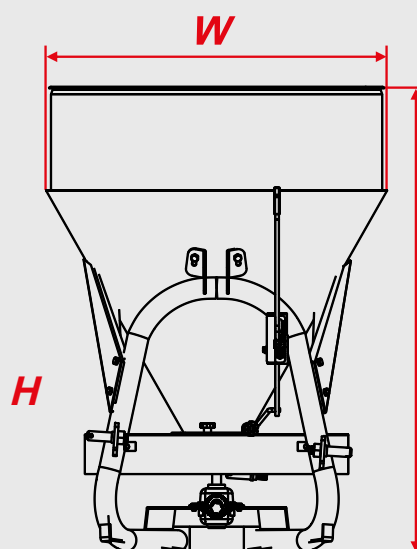

# **FERTILIZER SPREADERS BOLU MODEL**

**ROUND TYPE**  
BOLU-1 MODEL

**CORNERED TYPE**  
BOLU-1 MODEL  
BOLU-2 MODEL

## **BOLU 1, Fertilizer Spreader, Round Type, Mounted Type**

These machines are produced mounted types as single disc with 250-350 liters capacities. Mounted type machines are attached to tractors' universal three point linkage system and hydraulic lifting lever.

**Technical  
Details\***

**BOLU 1 - 250**

**BOLU 1 - 350**

Hopper capacity	l	250	350
Number of discs	pcs	1	1
Working width	m	14	14
Total width	W (mm)	900	960
Total length	L (mm)	1215	1215
Total height	H (mm)	1250	1305
Category		1	1
Required power	hp	35-40	40-44
Transmission type		1/1	1/1
Mixing system		Vertical	
PTO rotation	rpm	540	540
Total weight	kg	65	77

## **BOLU 1, Fertilizer Spreader, Cornered Type, Mounted Type**

Single disc Bolu Model fertilizer spreaders are mounted to tractor's universal three point linkage system. Capacity of single disc spreaders are between 500-600-800-1000 liters and the working width is 14m. Fertilizer spreading rate can be easily adjusted by means of the mechanical lever and shut off by means of mechanic or hydraulic ventsils.