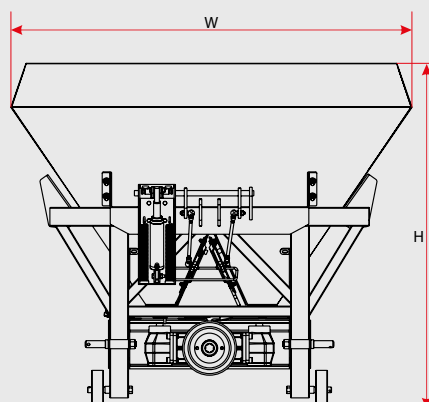

Technical Details*		BOLU 2 500	BOLU 2 600	BOLU 2 800	BOLU 2 1000	BOLU 2 1200	BOLU 2 1500
Hopper capacity	l	500	600	800	1000	1200	1500
Number of discs	pcs	2	2	2	2	2	2
Working width	m	18	18	18	18	18	18
Total width (W)	mm	1700	1700	1700	1800	1800	1800
Total length (L)	mm	1150	1160	1170	1170	1170	1170
Total height (H)	mm	1050	1110	1200	1200	1350	1570
Category		II	II	II	II	II	II
Required power	hp	50-55	60-65	75-80	80-90	80-90	80-90
Transmission type		1/1					
Mixing system		Vertical					
PTO rotation	rpm	540	540	540	540	540	540
Total weight	kg	195	200	205	210	225	245

* Armada reserves rights to change them without notice.