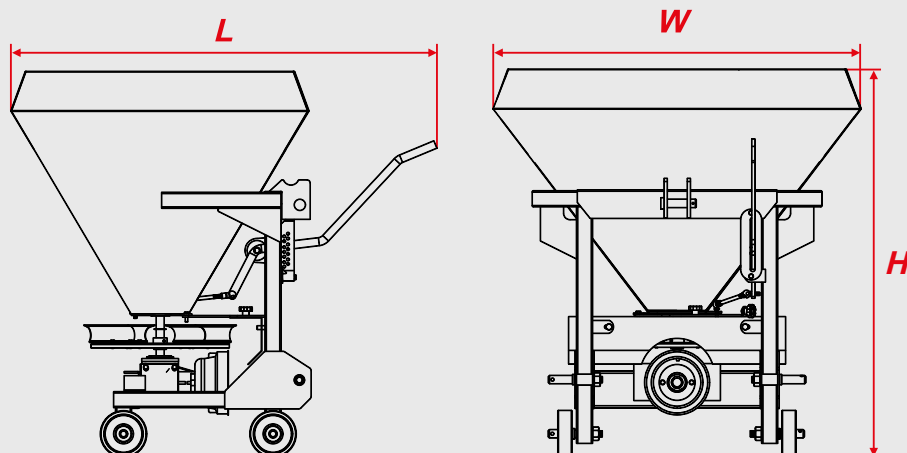

**Technical  
Details\***

**BOLU 1 - 250**

**BOLU 1 - 350**

Hopper capacity	l	250	350
Number of discs	pcs	1	1
Working width	m	14	14
Total width	W (mm)	900	960
Total length	L (mm)	1215	1215
Total height	H (mm)	1250	1305
Category		1	1
Required power	hp	35-40	40-44
Transmission type		1/1	1/1
Mixing system		Vertical	
PTO rotation	rpm	540	540
Total weight	kg	65	77

## **BOLU 1, Fertilizer Spreader, Cornered Type, Mounted Type**

Single disc Bolu Model fertilizer spreaders are mounted to tractor's universal three point linkage system. Capacity of single disc spreaders are between 500-600-800-1000 liters and the working width is 14m. Fertilizer spreading rate can be easily adjusted by means of the mechanical lever and shut off by means of mechanic or hydraulic ventsils.

Technical Details*		BOLU 1 500	BOLU 1 600	BOLU 1 800	BOLU 1 1000
Hopper capacity	l	500	600		
Number of discs	pcs	1	1		
Working width	m	14	14		
Total width (W)	mm	1400	1480		
Total length (L)	mm	1060	1110		
Total height (H)	mm	1200	1200		
Category		II	II		
Required power	hp	50-55	60-55		
Transmission type		1.25/1	1.25/1		
Mixing system		Vertical			
PTO rotation	rpm	540	540		
Total weight	kg	135	140		

## **BOLU 2, Fertilizer Spreader, Cornered Type, Mounted Type**

Double disc Bolu Model Fertilizer Spreaders are mounted to tractor's universal three point linkage system. Capacity of double disc spreaders are between 500-600-800-1000-1200-1500 liters and working width 18 m. Fertilizer spreading rate can be easily adjusted by means of the mechanical lever and shut off by means of mechanic or hydraulic ventsils.