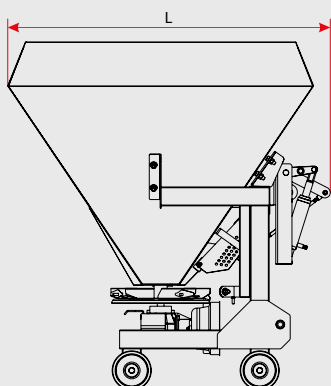

Technical Details*		BOLU 2 500	BOLU 2 600	BOLU 2 800	BOLU 2 1000	BOLU 2 1200	BOLU 2 1500
Hopper capacity	l	500	600	800	1000	1200	1500
Number of discs	pcs	2	2	2	2	2	2
Working width	m	18	18	18	18	18	18
Total width (W)	mm	1700	1700	1700	1800	1800	1800
Total length (L)	mm	1150	1160	1170	1170	1170	1170
Total height (H)	mm	1050	1110	1200	1200	1350	1570
Category		II	II	II	II	II	II
Required power	hp	50-55	60-65	75-80	80-90	80-90	80-90
Transmission type		1/1					
Mixing system		Vertical					
PTO rotation	rpm	540	540	540	540	540	540
Total weight	kg	195	200	205	210	225	245

* Armada reserves rights to change them without notice.